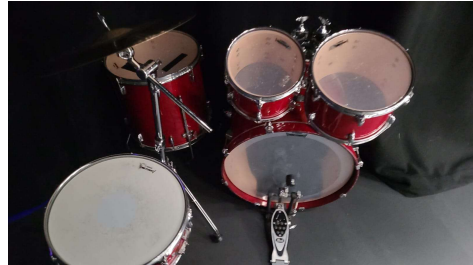

Timpani: Ludwig copper set of 4

Glockenspiel: coray 2.5 bells

Xylophone: Toyama 4.0

Marimba: Adam 4.3

Bass drum: 36" concert bass drum

Suspended Cymbal: Zildjian 16"

Drum set: Yamaha stage custom

Crash Cymbal: Zildjian 16"

Snare drum: pearl philharmonic 14"