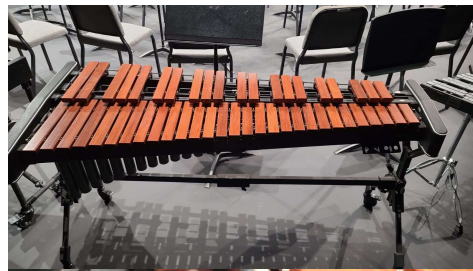

Timpani: Ludwig copper set of 4

Glockenspiel: coray 2.5 bells

Xylophone: Toyama 4.0

Marimba: Adam 4.3

Bass drum: 36" concert bass drum

Suspended Cymbal: Zildjian 16"

Drum set: Yamaha stage custom

Crash Cymbal: Zildjian 16"

Snare drum: pearl philharmonic 14"