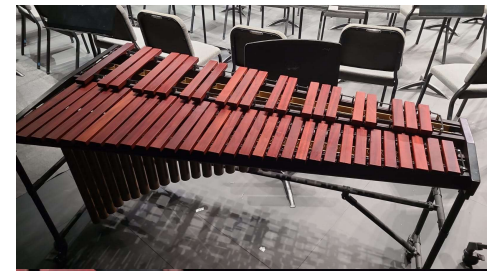

Timpani: Ludwig copper set of 4

Glockenspiel: coray 2.5 bells

Xylophone: Toyama 4.0

Marimba: Adam 4.3

Bass drum: 36" concert bass drum

Suspended Cymbal: Zildjian 16"

Drum set: Yamaha stage custom

Crash Cymbal: Zildjian 16"

Snare drum: pearl philharmonic 14"