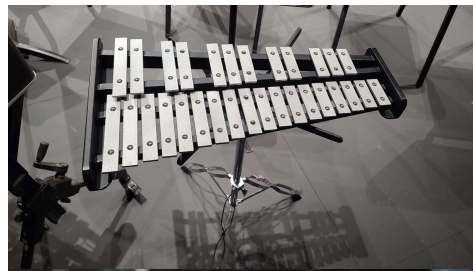

Timpani: Ludwig copper set of 4

Glockenspiel: coray 2.5 bells

Xylophone: Toyama 4.0

Marimba: Adam 4.3

Bass drum: 36" concert bass drum

Suspended Cymbal: Zildjian 16"

Drum set: Yamaha stage custom

Crash Cymbal: Zildjian 16"

Snare drum: pearl philharmonic 14"